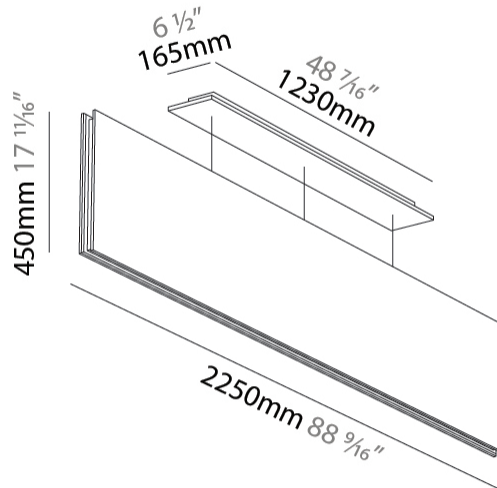

1. To build a product code in our configurator select the specify button on the base model # product page
2. To build a manual product code on this datasheet choose from the options listed below in blue font and add the suffix to the base model #

GENERAL

Series: Lullaby
Brand: Prolicht
Division: Architectural
Mounting Type: Suspension
Mounting Location: Ceiling
Subcategory: Acoustic

PHYSICAL

Shape: Rectangle
Length (mm): 2250
Length (in): 88 ³/₁₆
Width (mm): 50
Width (in): 1 ¹⁵/₁₆
Height (mm): 450
Height (in): 17 ¹¹/₁₆
Light Distribution: Direct
Fixture Finish: ANC / ASH / BNA / BTC / BZE / CEL / EGG / EVG / FOG / FOS / FST / FUA / IRI / IRO / KHA / LIC / LIM / MER / MSN / MUS / ONX / PEA / PLU / POL / PPY / RAY / ROY / RST / STE / SWD / TAN / TAU
Fixture Material: Aluminum
Cable Details: 2,000mm / 6,000mm Transparent Cable

ELECTRICAL

Lamp Type: LED
Input Wattage (W): 47
Total Output Wattage (W): 42.7
Dimming: Non-Dimmable / 0-10V Dimming
Driver Included: Yes
Driver Location: Integrated
Driver Type: Constant Current - Universal
Driver Class: Class 2
Input Voltage (V): 120 - 277

LED

Color Temperature (°K): 2700 / 3000 / 3500 / 4000
Max. Delivered Lumen (lm): 6286 / 6378 / 6445 / 6562
Nominal Lumen (lm): 7510 / 7620 / 7700 / 7840
CRI: >90 CRI
Lamp Life (hrs): 80000

OPTICAL

Beam Angle: 80

RATINGS AND CERTIFICATIONS

Certified By: Certified for North American Standards
IP rating: IP20